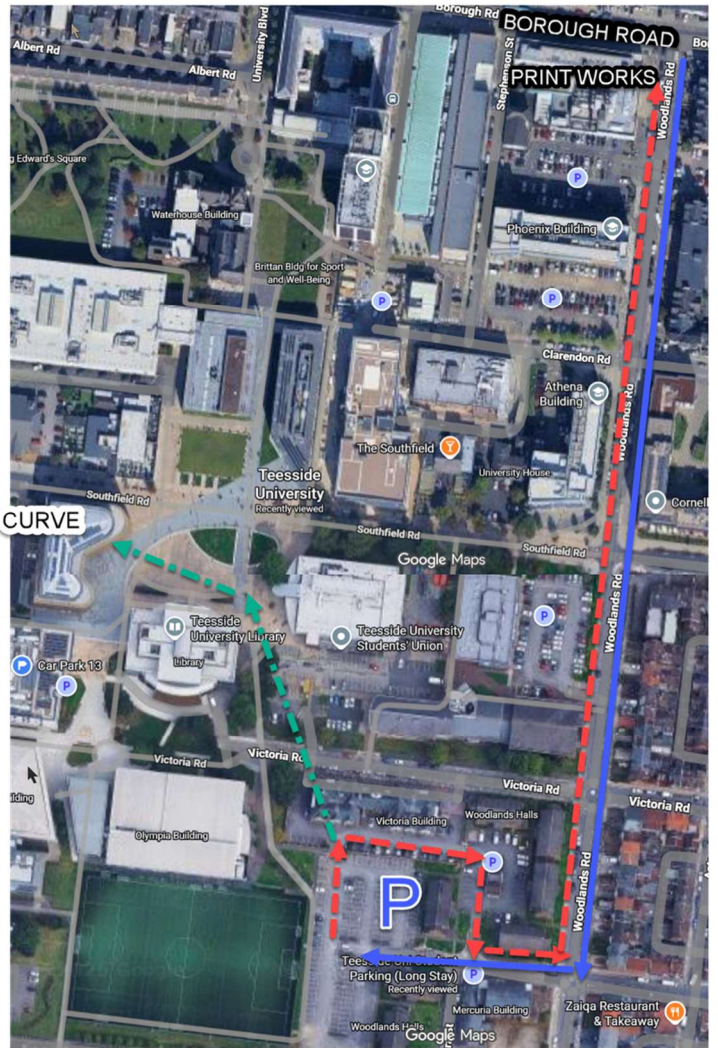

# WOODLANDS CAR PARK

Turn off Borough Road at PRINT WORKS (Former Gazette Offices) onto Woodlands Road,

Drive along on until you reach this roundabout

WOODLANDS CAR PARK Entrance and Exit

Walk from Car Park to CURVE Entrance

GOOGLE MAP Link to Car park

<https://maps.app.goo.gl/VD8Lyhp7GLBRdf7N7>